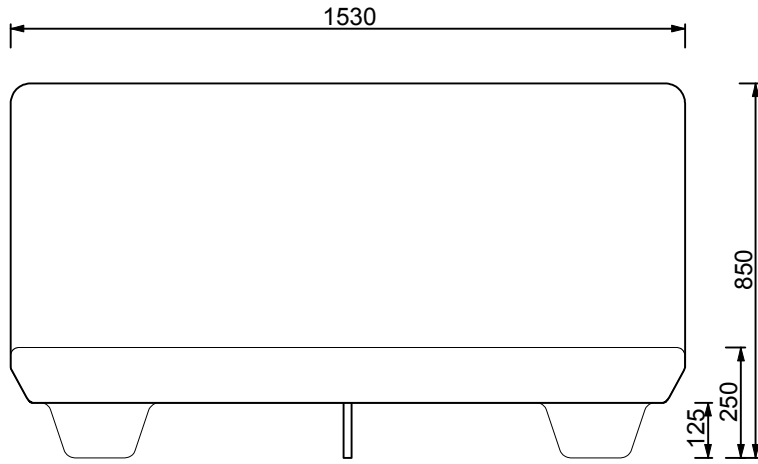

LB

front elevation

perspective view

side elevation

Dimensions - Queen

LIKE BUTTER  
6 ELIZABETH ST  
KENSINGTON VIC 3031  
cuts@likebutter.com.au  
Made in Kensington 3031

PROJECT  
Flet Bed

TITLE  
Queen

SCALE: NOT TO SCALE