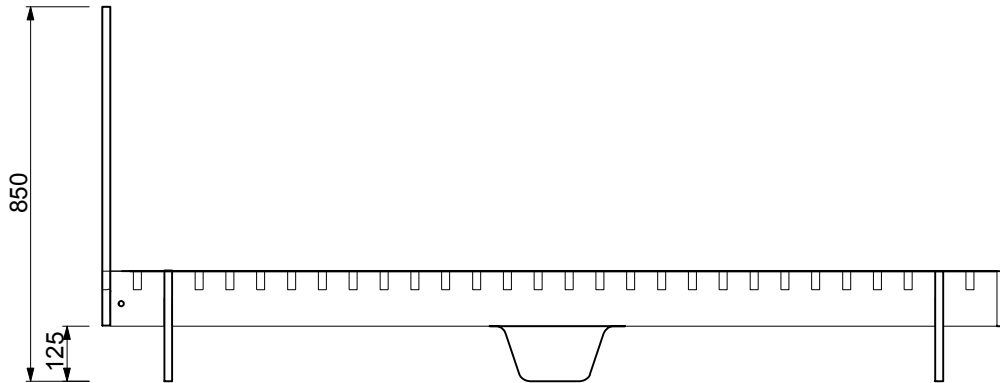

LB

front elevation

perspective view

side elevation

Dimensions - Queen

LIKE BUTTER  
6 ELIZABETH ST  
KENSINGTON VIC 3031  
cuts@likebutter.com.au  
Made in Kensington 3031

PROJECT  
Flet Bed

TITLE  
Queen

SCALE: NOT TO SCALE