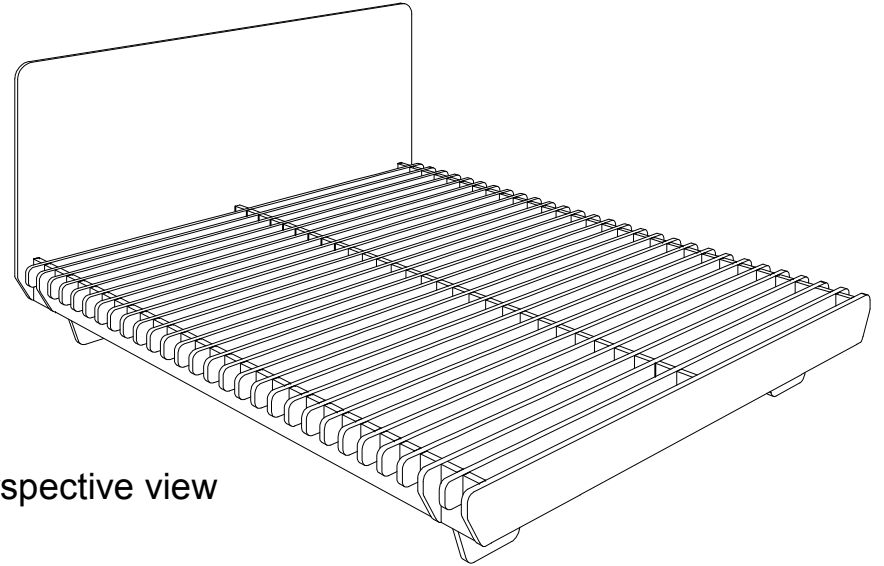

LB

front elevation

perspective view

side elevation

Dimensions - Queen

LIKE BUTTER  
6 ELIZABETH ST  
KENSINGTON VIC 3031  
cuts@likebutter.com.au  
Made in Kensington 3031

PROJECT  
Flet Bed

TITLE  
Queen

SCALE: NOT TO SCALE